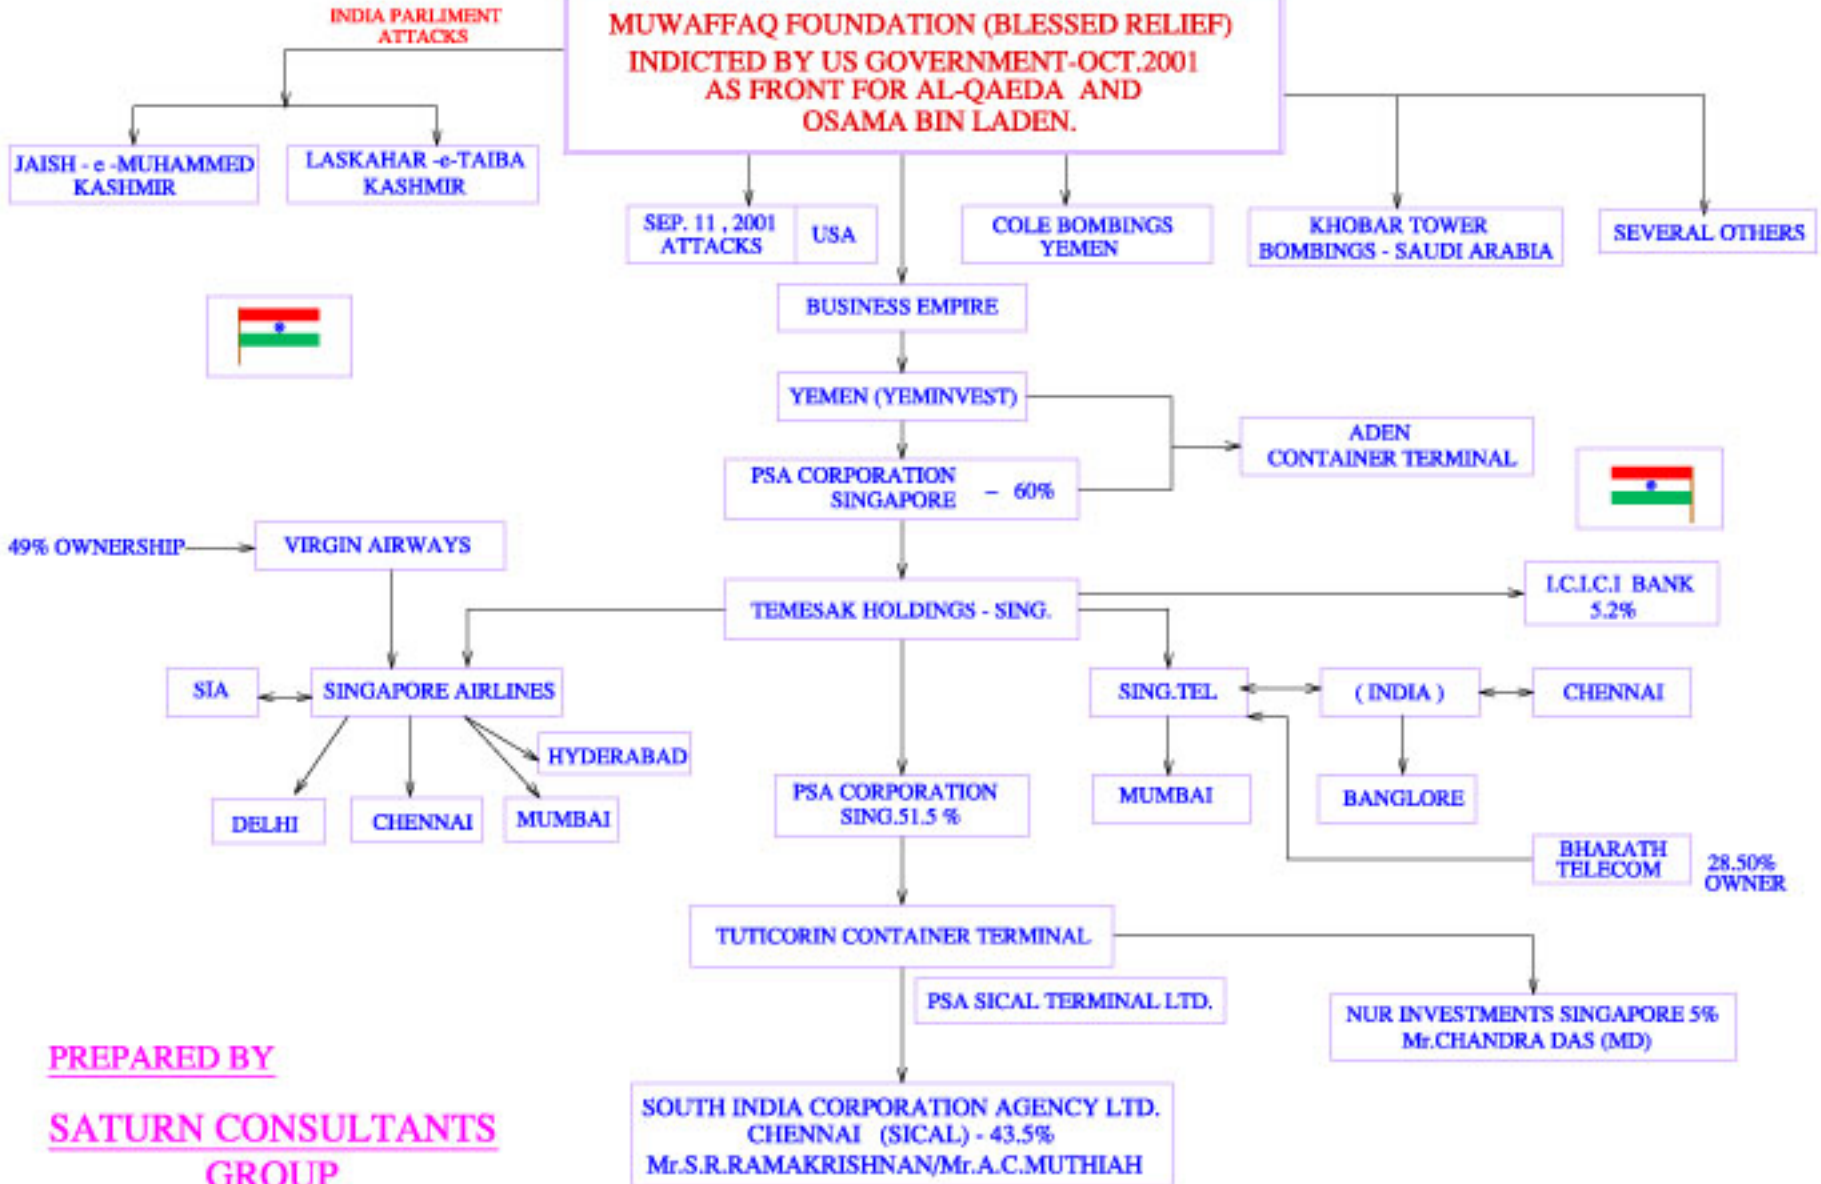

ANNEXURE - 111

SHEIKH KHALID BIN MAHFOUZ  
SHEIKH ABDULRAHMAN BIN MAHFOUZ

FOUNDED 1992

MUWAFFAQ FOUNDATION (BLESSED RELIEF)  
INDICTED BY US GOVERNMENT-OCT.2001  
AS FRONT FOR AL-QAEDA AND  
OSAMA BIN LADEN.

PREPARED BY  
SATURN CONSULTANTS  
GROUP